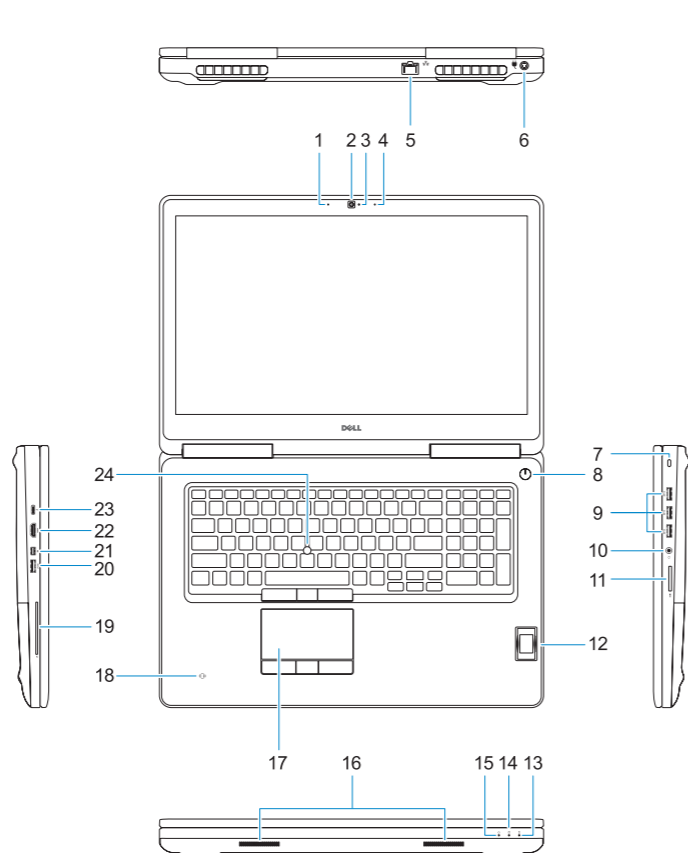

P29E

P29E002

Precision 7720

Features

Funktioner | Ominaisuudet | Funksjoner | Funktionen

1. Microphone
2. Camera
3. Camera status light
4. Microphone
5. Network port
6. Power connector port
7. Security cable slot
8. Power button
9. USB 3.0 ports with PowerShare
10. Headset port
11. SD Card reader
12. Fingerprint reader (optional)
13. Battery status light
14. Hard drive activity light
15. Power status light